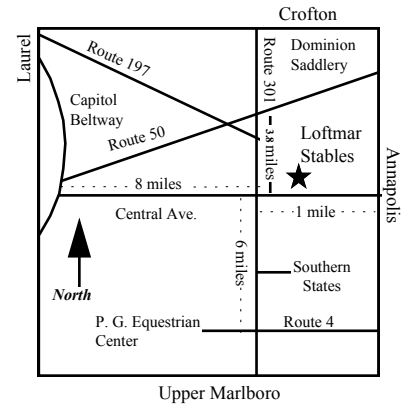

Loftmar Stables

2014 Summer Camps

CAMPS AVAILABLE ↗

- June 23 thru 27 Non-Experienced-Beginner thru Advanced
- July 28 thru Aug 1 Non-Experienced-Beginner thru Advanced
- August 11 thru 15 Non-Experienced-Beginner thru Advanced

Pricing: Full Day 8:30am-4:00pm $395.00
Early drop-off 7:00am-8:30am $40.00
Late pick-up 4:00pm-5:30pm $40.00
Early drop-off and late pick-up $75.00
Camps are open to 5-16 year olds.

Basic Daily Schedule

- **8:30 - 9:30** Groom and tack your horse
- **9:30 - 10:45** Riding Lessons in Indoor Arena
- **10:45 - 11:00** Popsicle break
- **11:00 - 11:30** Hands On Training such as:
  - •Tack & Equipment
  - •First Aid •Show Preparation •Safety •Trailing
  - •Grooming •Psychology •Nutrition •Longe Training
  - •General Care •Lameness •Breeds, Colors, Markings
  - DIFFERENT EVERY DAY
- **11:30 - 12:00** Tack Cleaning
- **12:00 - 12:30** LUNCH Bring bag lunch ★Wed. McDonalds
- **12:30 - 3:00**
  - ★Mon.-Horse Art & Horsy games Picture of camper with pony/horse ★Tues. - Scavenger Hunt ★Wed. - Instructional fun horse movies ★Thurs.- Stable Mgmt-stall cleaning★Fri.- Show prep. & braiding for Demo
- **2:30-3:00** **Optional Fun Ride Time** Then children may swim in our private pool as guests until 3:50PM.
- **3:15 - 4:00** ★Fri Demonstration & Awards. **Parents encouraged to attend.**

If camper is not signed up for early drop-off or late pick-up and is dropped off before 8:30am or picked up later than 4:00pm, the cost will be $20.00 each time. There will be no planned activities during before and after care.

Loftmar's Web site: www.loftmarstables.com

E-mail:Loftmarstables@gmail.com visit us on Facebook

Make check payable to: Stable Enterprises LLC, 17620 Central Ave., Bowie, MD 20716 (301) 249-7893

✂ -----

CAMP(S) REQUESTED (DATE) _____ ☐ Early Drop-off ☐ Late Pick-up

CAMPERS NAME _____ HEIGHT _____ SEX _____ AGE _____

PARENTS NAME _____

ADDRESS _____

DAY PHONE _____ EVENING PHONE _____ CELL PHONE _____

BRIEF CAMPER'S BACKGROUND AROUND HORSES _____

_____

ANY SPECIAL NEEDS? MEDICAL NEEDS? ALLERGIES? _____

PHYSICIAN'S NAME _____ PHONE NUMBER _____

Loftmar Stables How did you hear about us? _____

OFFICE USE

Date application received _____ Card Sent _____ Final Payment Received _____
Non - Refundable $195 deposit received _____ Amount Received _____

WE ALSO OFFER..HORSE BOARDING*SHOWING*TEAMS*LESSONS BEGINNER-ADVANCED*SCOUT BADGES*BIRTHDAY PARTIES